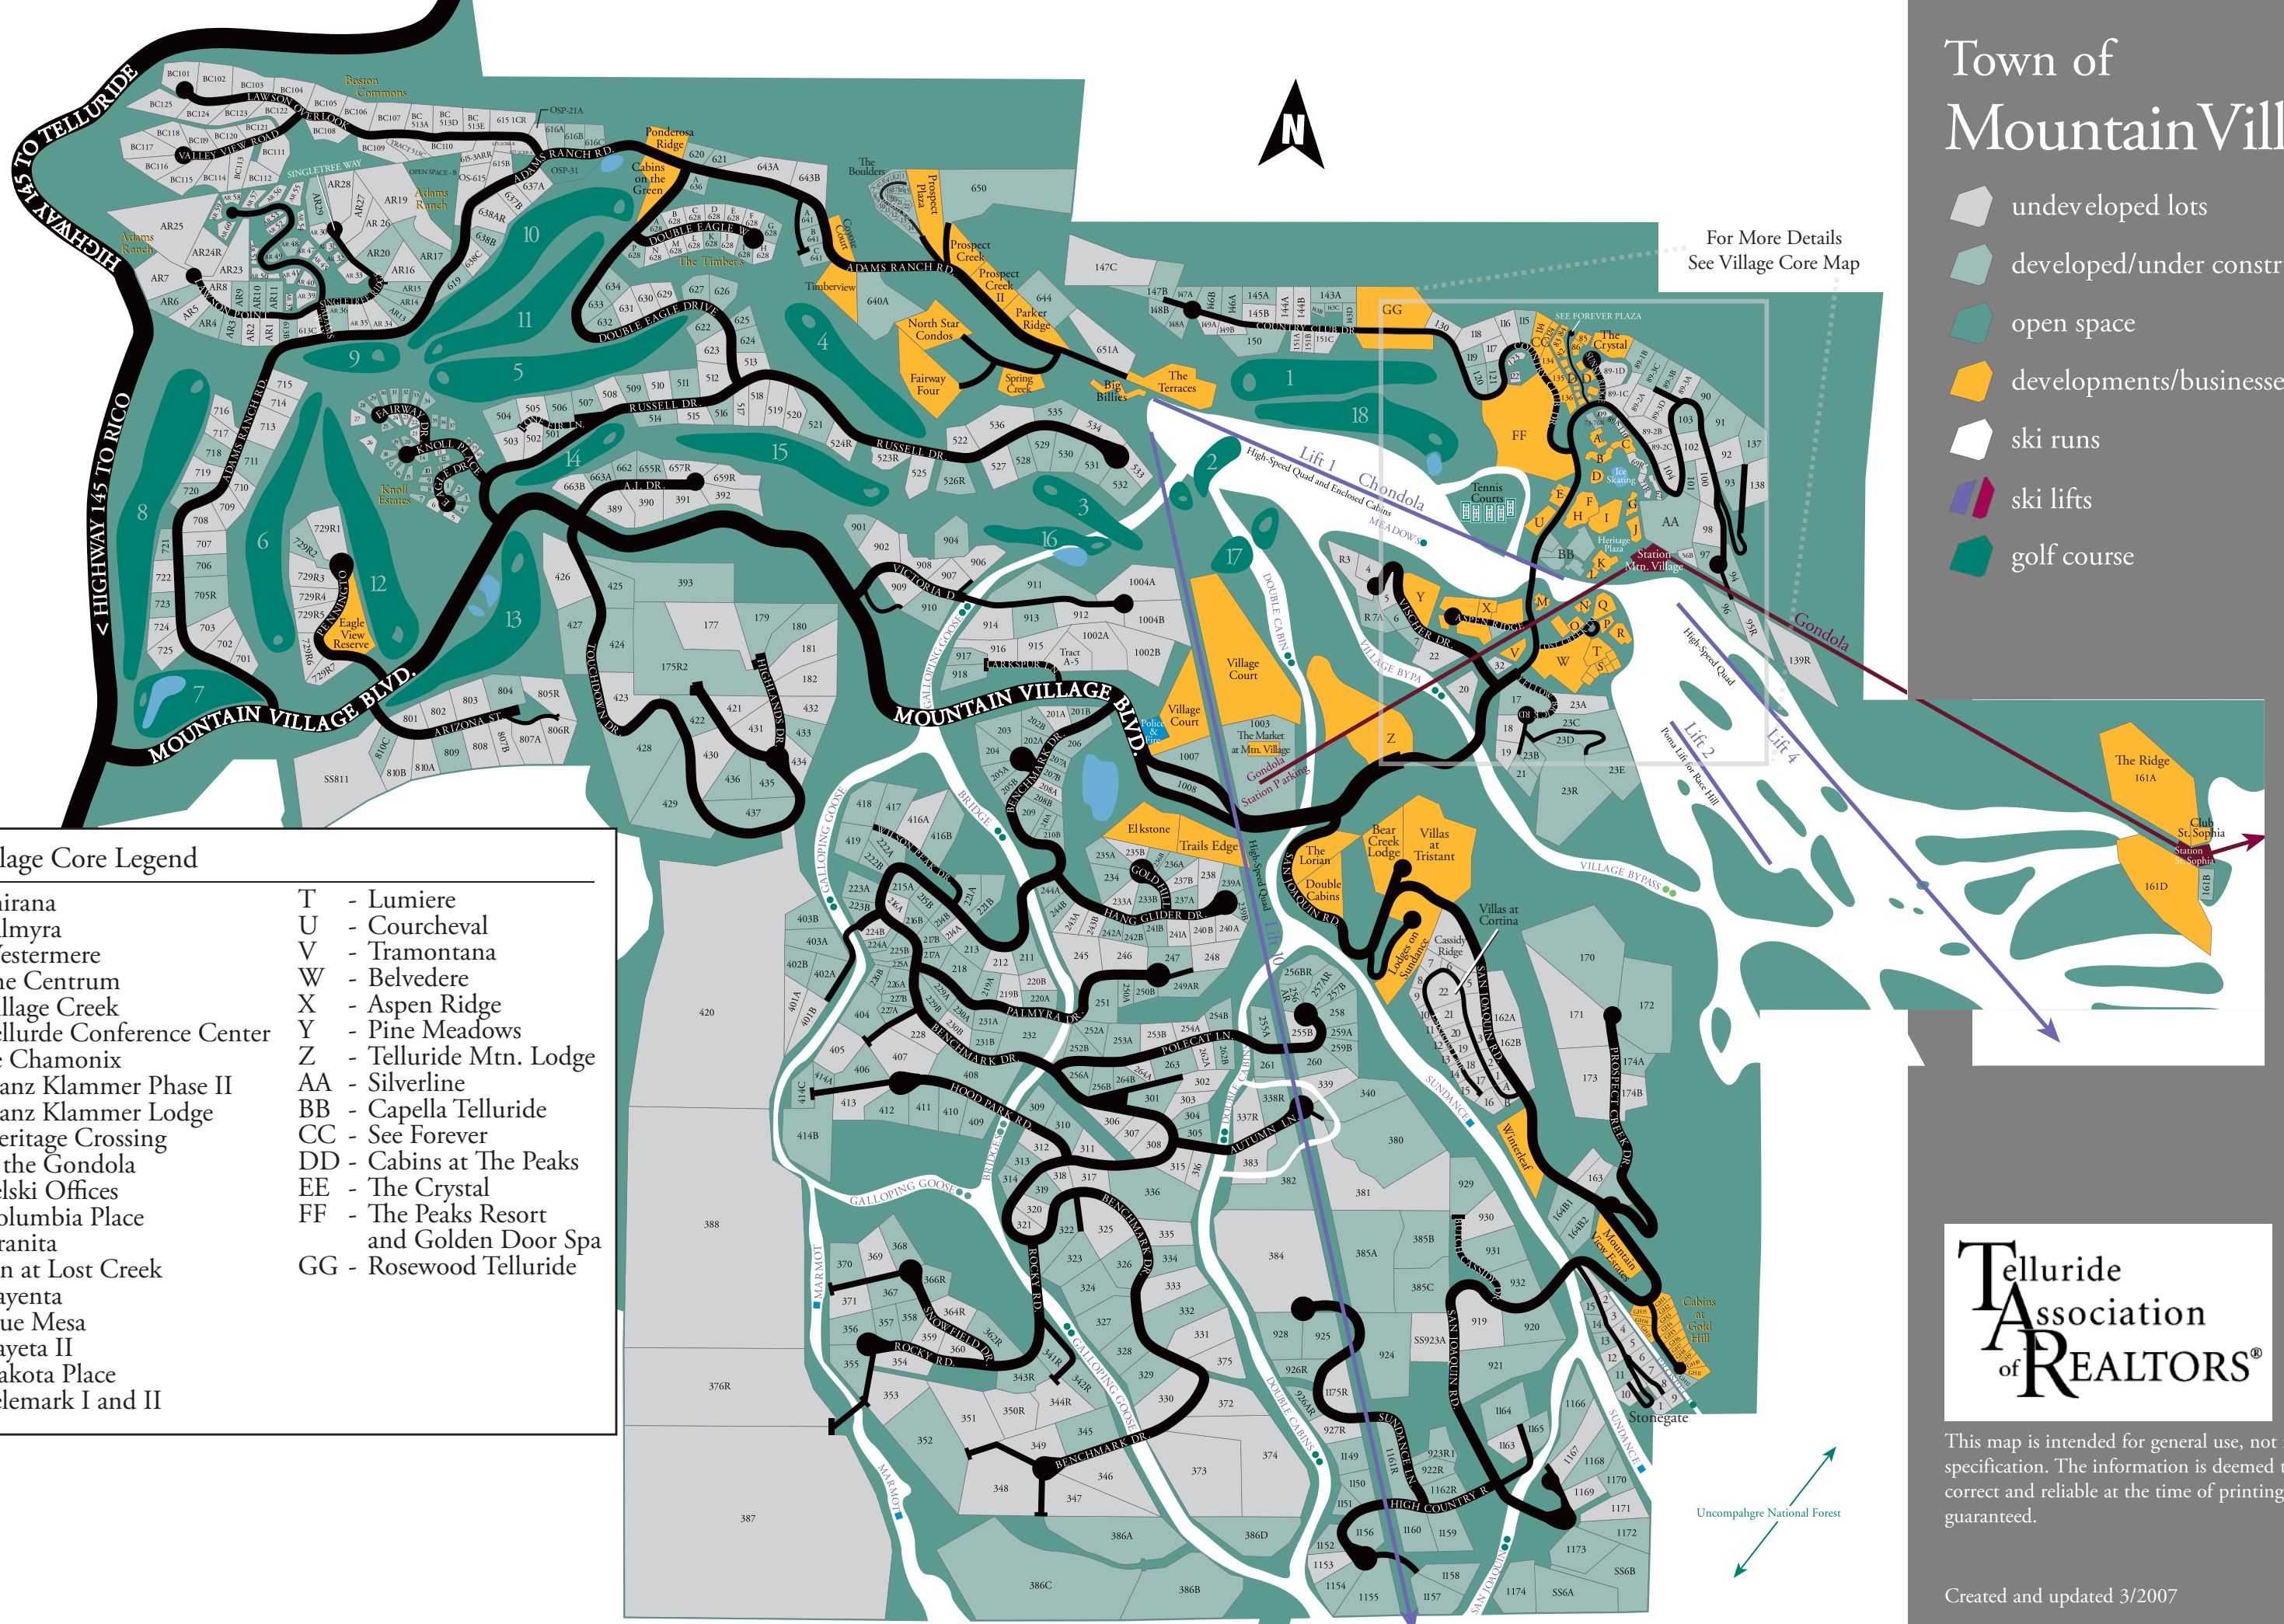

Town of Mountain Village

- undeveloped lots
- developed/under construction
- open space
- developments/businesses/condos
- ski runs
- ski lifts
- golf course

For More Details See Village Core Map

The Village Core Legend

- | | |
|--------------------------------------|---|
| A - Shirana | T - Lumiere |
| B - Palmyra | U - Courcheval |
| C - Westermere | V - Tramontana |
| D - The Centrum | W - Belvedere |
| E - Village Creek | X - Aspen Ridge |
| F - Telluride Conference Center | Y - Pine Meadows |
| G - Le Chamonix | Z - Telluride Mtn. Lodge |
| H - Franz Klammer Phase II | AA - Silverline |
| I - Franz Klammer Lodge | BB - Capella Telluride |
| J - Heritage Crossing at the Gondola | CC - See Forever |
| K - Telski Offices | DD - Cabins at The Peaks |
| L - Columbia Place | EE - The Crystal |
| M - Granita | FF - The Peaks Resort and Golden Door Spa |
| N - Inn at Lost Creek | GG - Rosewood Telluride |
| O - Kayenta | |
| P - Blue Mesa | |
| Q - Kayenta II | |
| R - Dakota Place | |
| S - Telemark I and II | |

This map is intended for general use, not for legal specification. The information is deemed to be correct and reliable at the time of printing, but not guaranteed.

Created and updated 3/2007