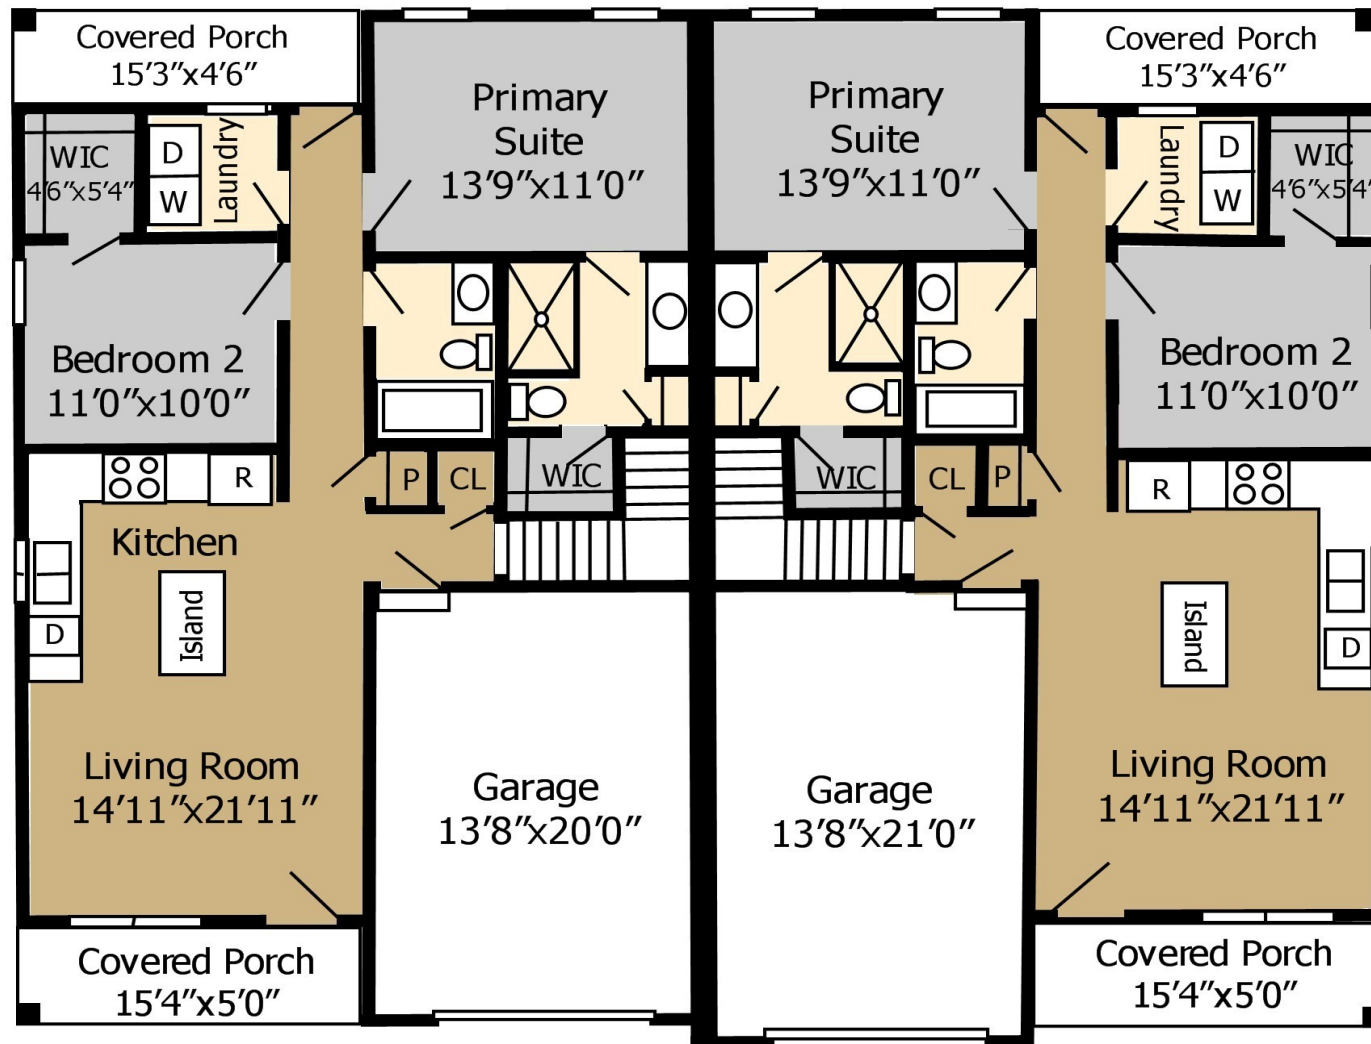

THE MEADOWS

WWW.THEMEADOWSBUILDERSONE.COM

MEADOWS BUILDERS ONE, LLC

COPYRIGHT© Meadows One Builders, LLC:

All rights reserved. Artist Rendering and floor plan, specifications and dimensions, depicted herein are for sale purposes only and are subject to change without notice or obligation. Believed to be accurate, but not guaranteed. It is understood by all parties that this illustration may show options not included in standard features. This diagram may or may not illustrate all options available, see sales for more information.